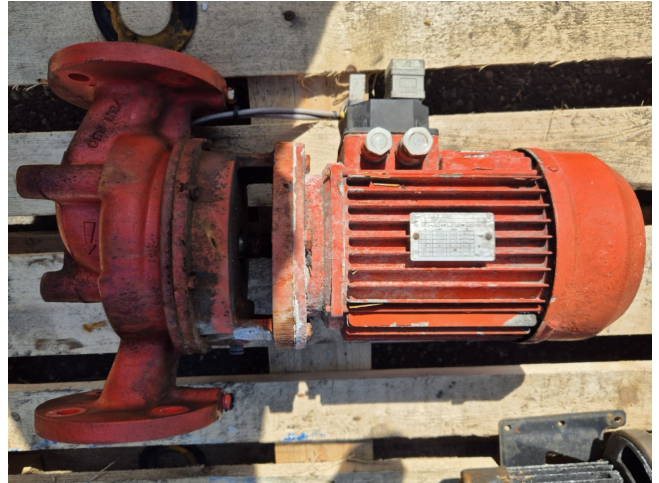

Salmson LPC205-14/3

Specifications

Marque	Salmson
Type	LPC205-14/3
Puissance max. (kW)	3,0
Stock	1

Description

Used Salmson LPC205-14/3

Used Salmson LPC205-14/3 water pump with a P S.C 100/3 electric motor with the following specifications: 50 Hz - 3 kW - 2820 RPM. Dimensions: 220x340x550 mm (LxWxH).